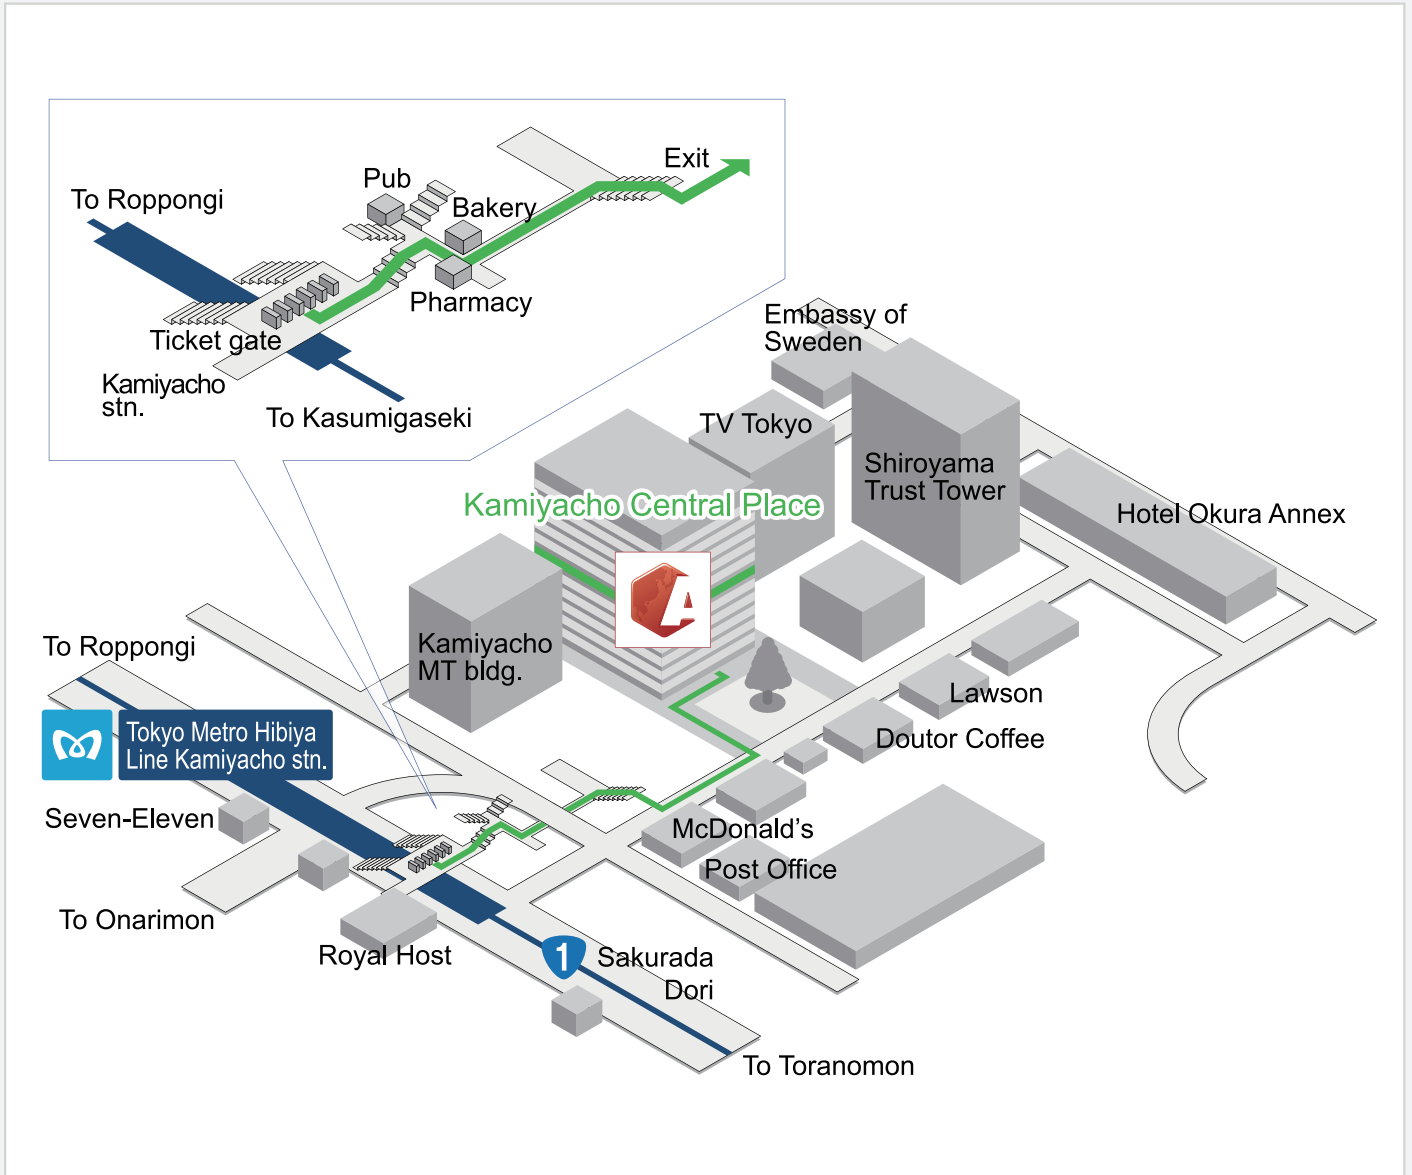

ASA GLOBAL INC.

ASA GLOBAL INC.

**Location** 6th Floor, Kamiyacho Central Place, 4-3-13 Toranomom, Minato-ku, Tokyo 105-0001 JAPAN

**Transit** Tokyo Metro Hibiya line Kamiyacho Station  
2 Min. Walk from Exit 4b  
1 Min. Walk from Kamiyacho MT Bldg. Exit